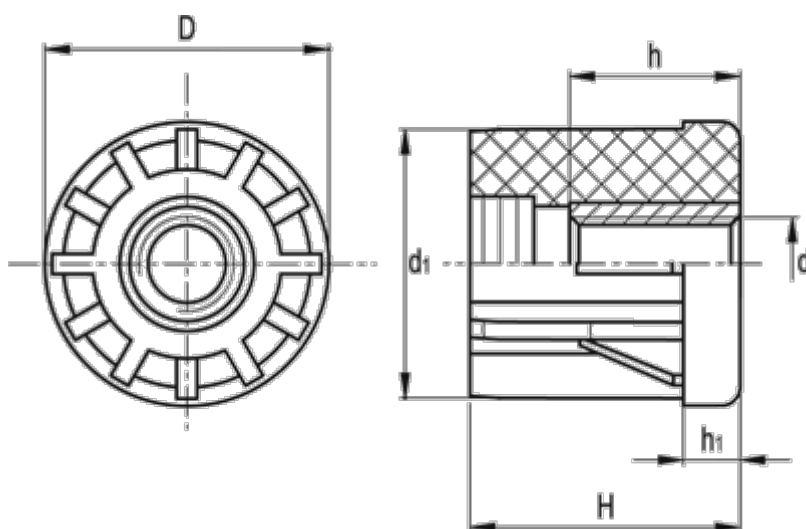

# Data Sheet

Article number: 2310320253  
Description: E+G Round end-cap  
NDX.T-30x2-M12

## Measures

d	= M12	Tube wall thickness = 2.0
D	= 30	Weight (g) = 24
d1	= 26.0	
h	= 10	
H	= 31	
h1	= 6	
Internal tube size	= 26.0	
Outer tube size	= 30.0	